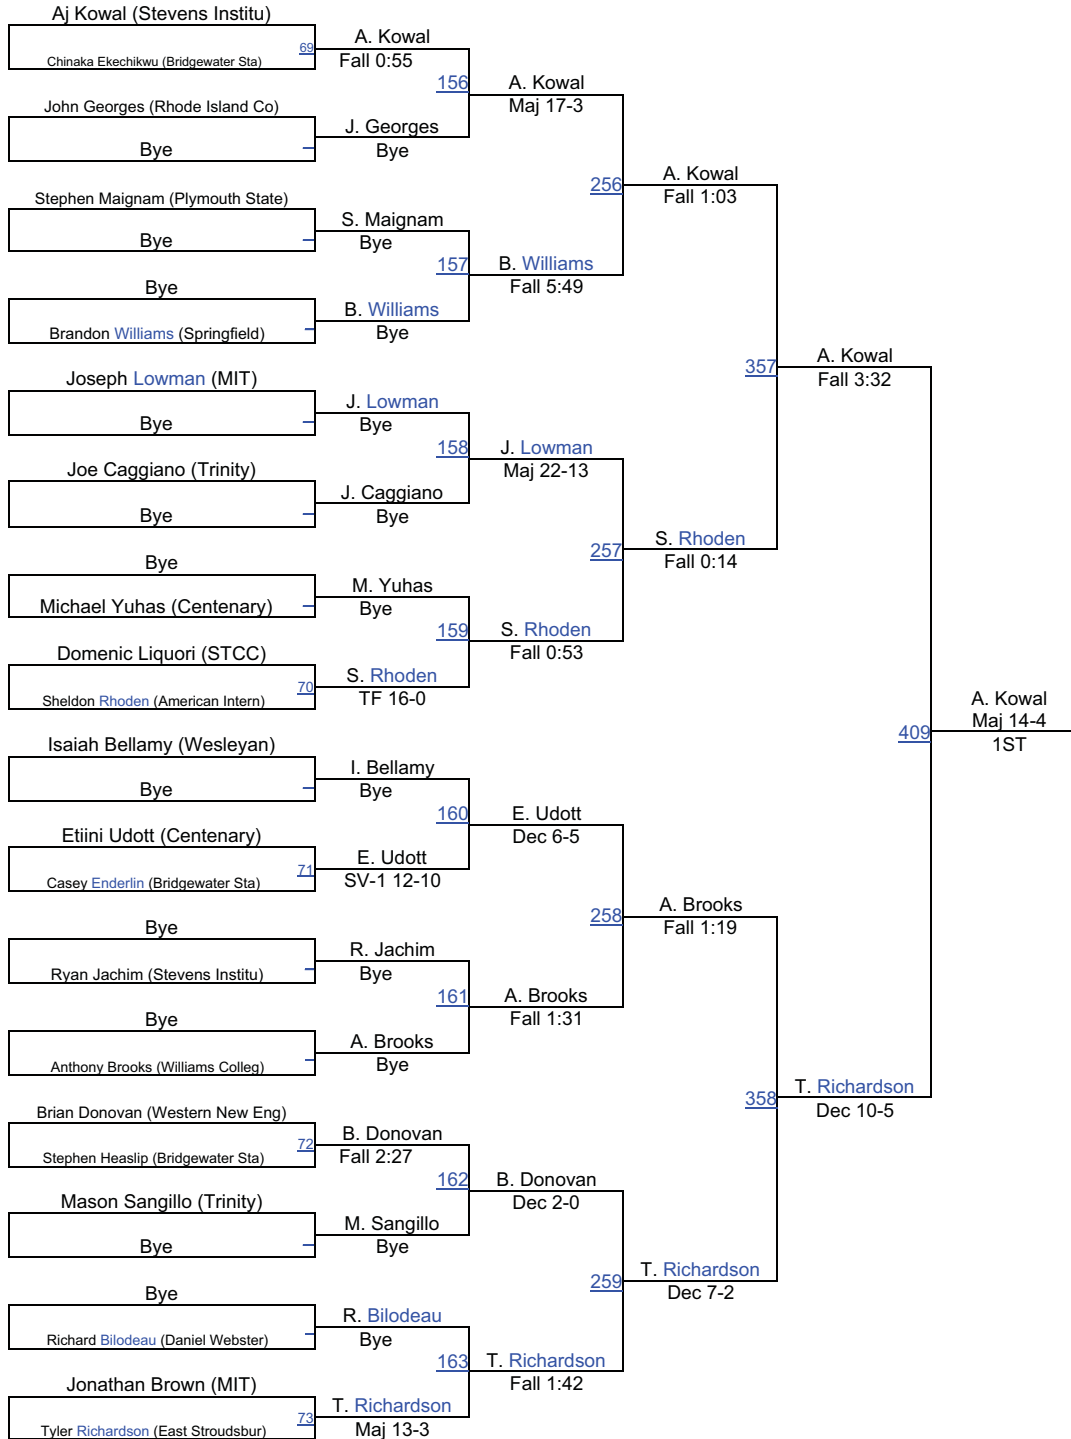

NCAA 141

Doug Parker Invitational

NCAA 149

NCAA 149

Doug Parker Invitational

NCAA 157

NCAA 157

Doug Parker Invitational

NCAA 165

NCAA 165

Doug Parker Invitational

NCAA 174

NCAA 174

Doug Parker Invitational

NCAA 184

Doug Parker Invitational

NCAA 197

NCAA 197

Team Scores on 11/21/2015 05:41 p.m.

1. Stevens Institute of Technology	SIOT	162.0
2. Williams College	Wms	139.0
3. Springfield	Spr	127.0
4. East Stroudsburg Univ.	ESU	92.5
5. Wesleyan	Wesl	90.5
6. Rhode Island College	RIC	81.0
7. Centenary	Cent	73.0
8. Coast Guard	USCG	72.0
9. John Hopkins	JH	62.5
10. Southern Maine	USM	57.0
11. Plymouth State	PSU	42.0
12. American International College	AIC	35.5
13. Trinity	Trin	35.0
14. STCC	STCC	33.0
15. Western New England	WNEU	32.0
16. Bridgewater State Univ.	BSC	31.0
17. Daniel Webster	DW	27.5
18. MIT	MIT	14.0