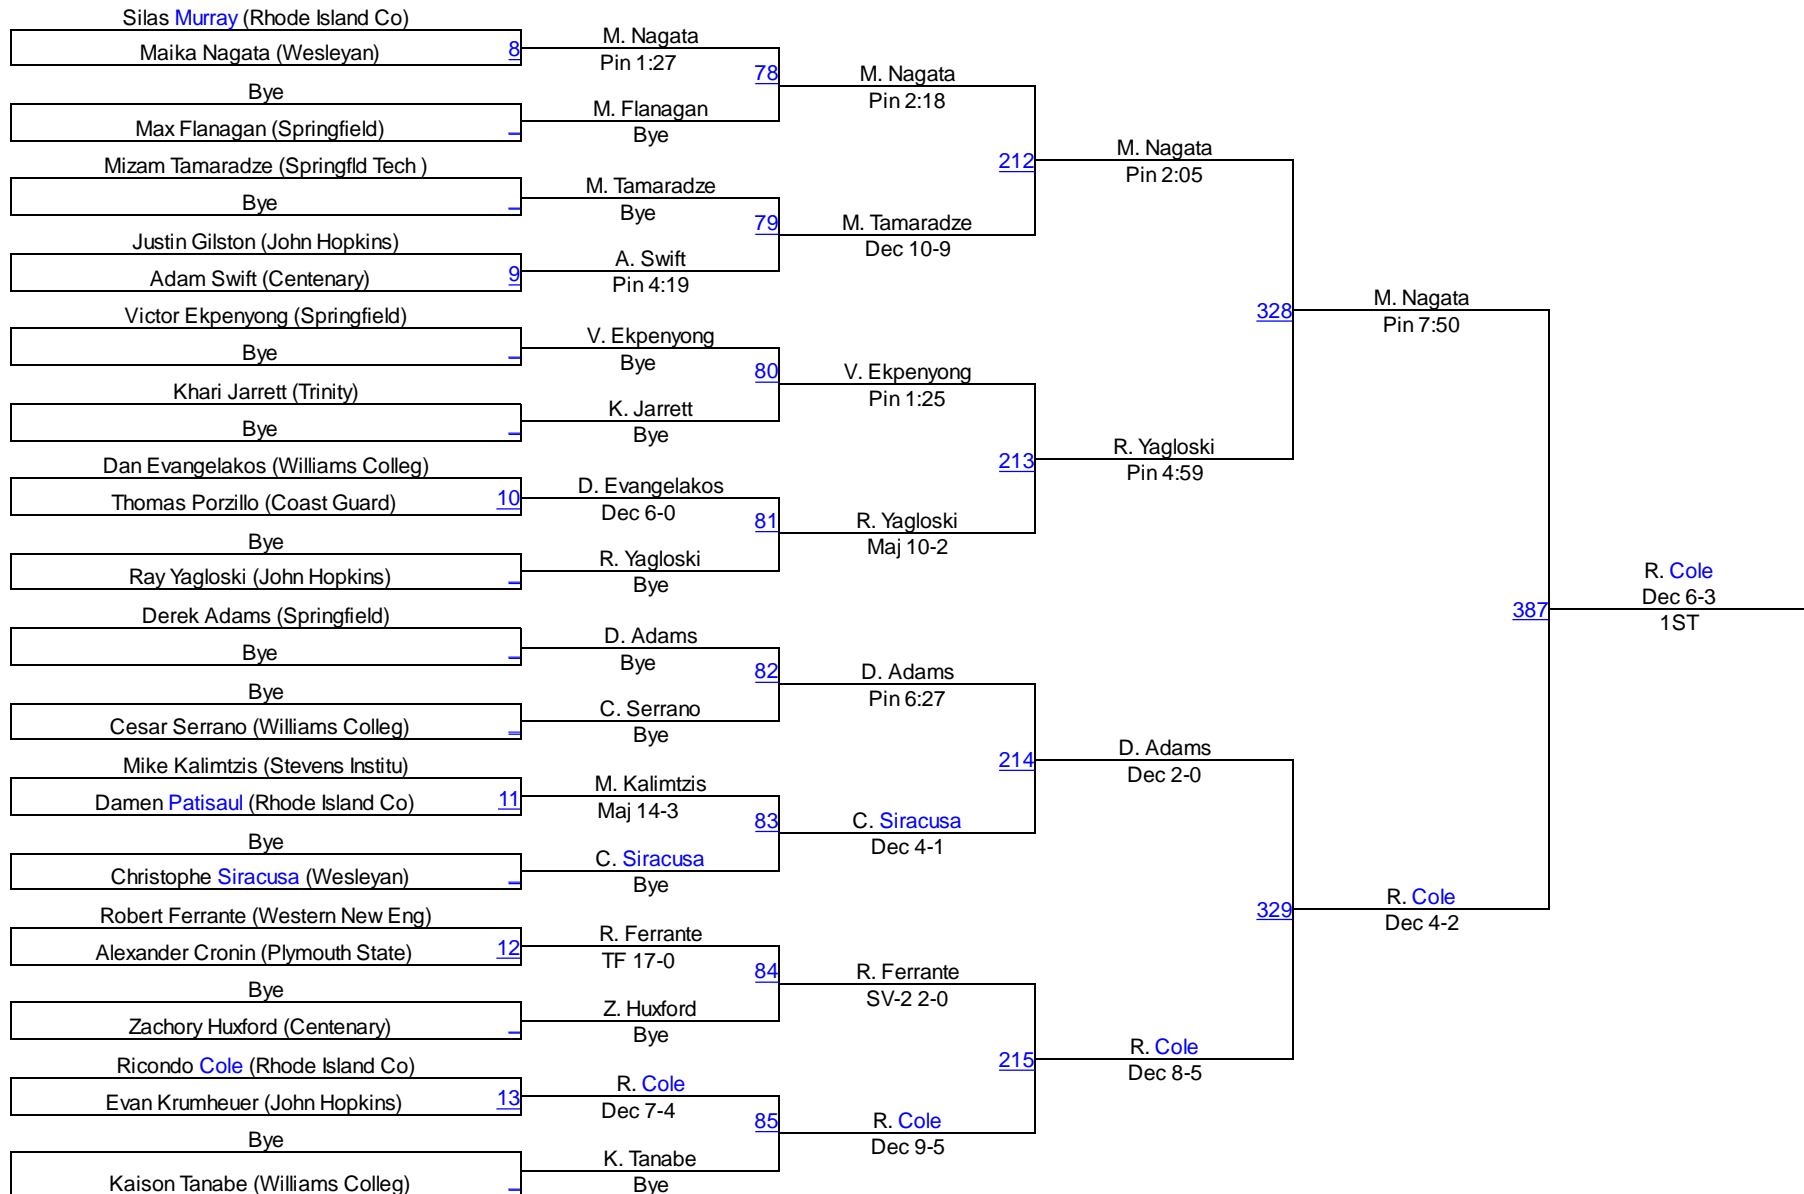

Doug Parker Invitational

College 133