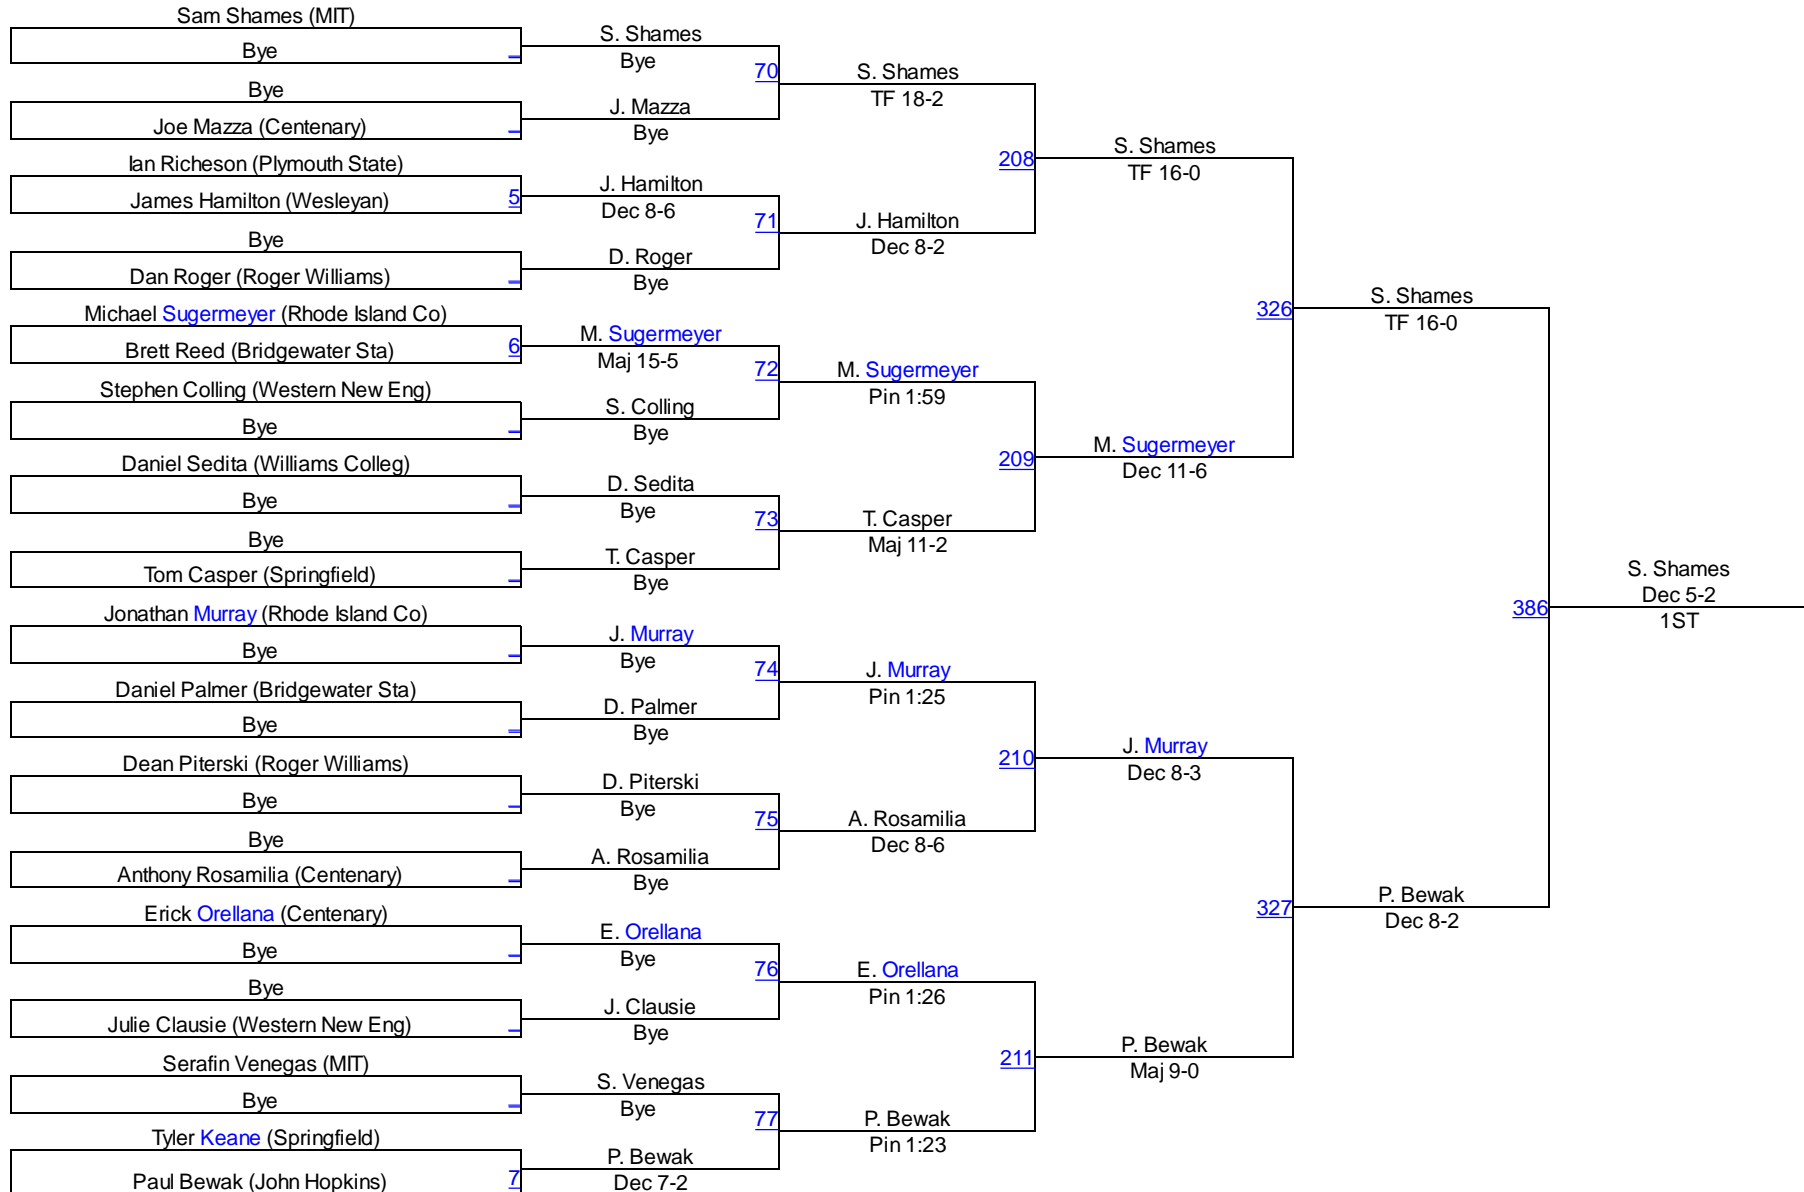

# Doug Parker Invitational

College 125