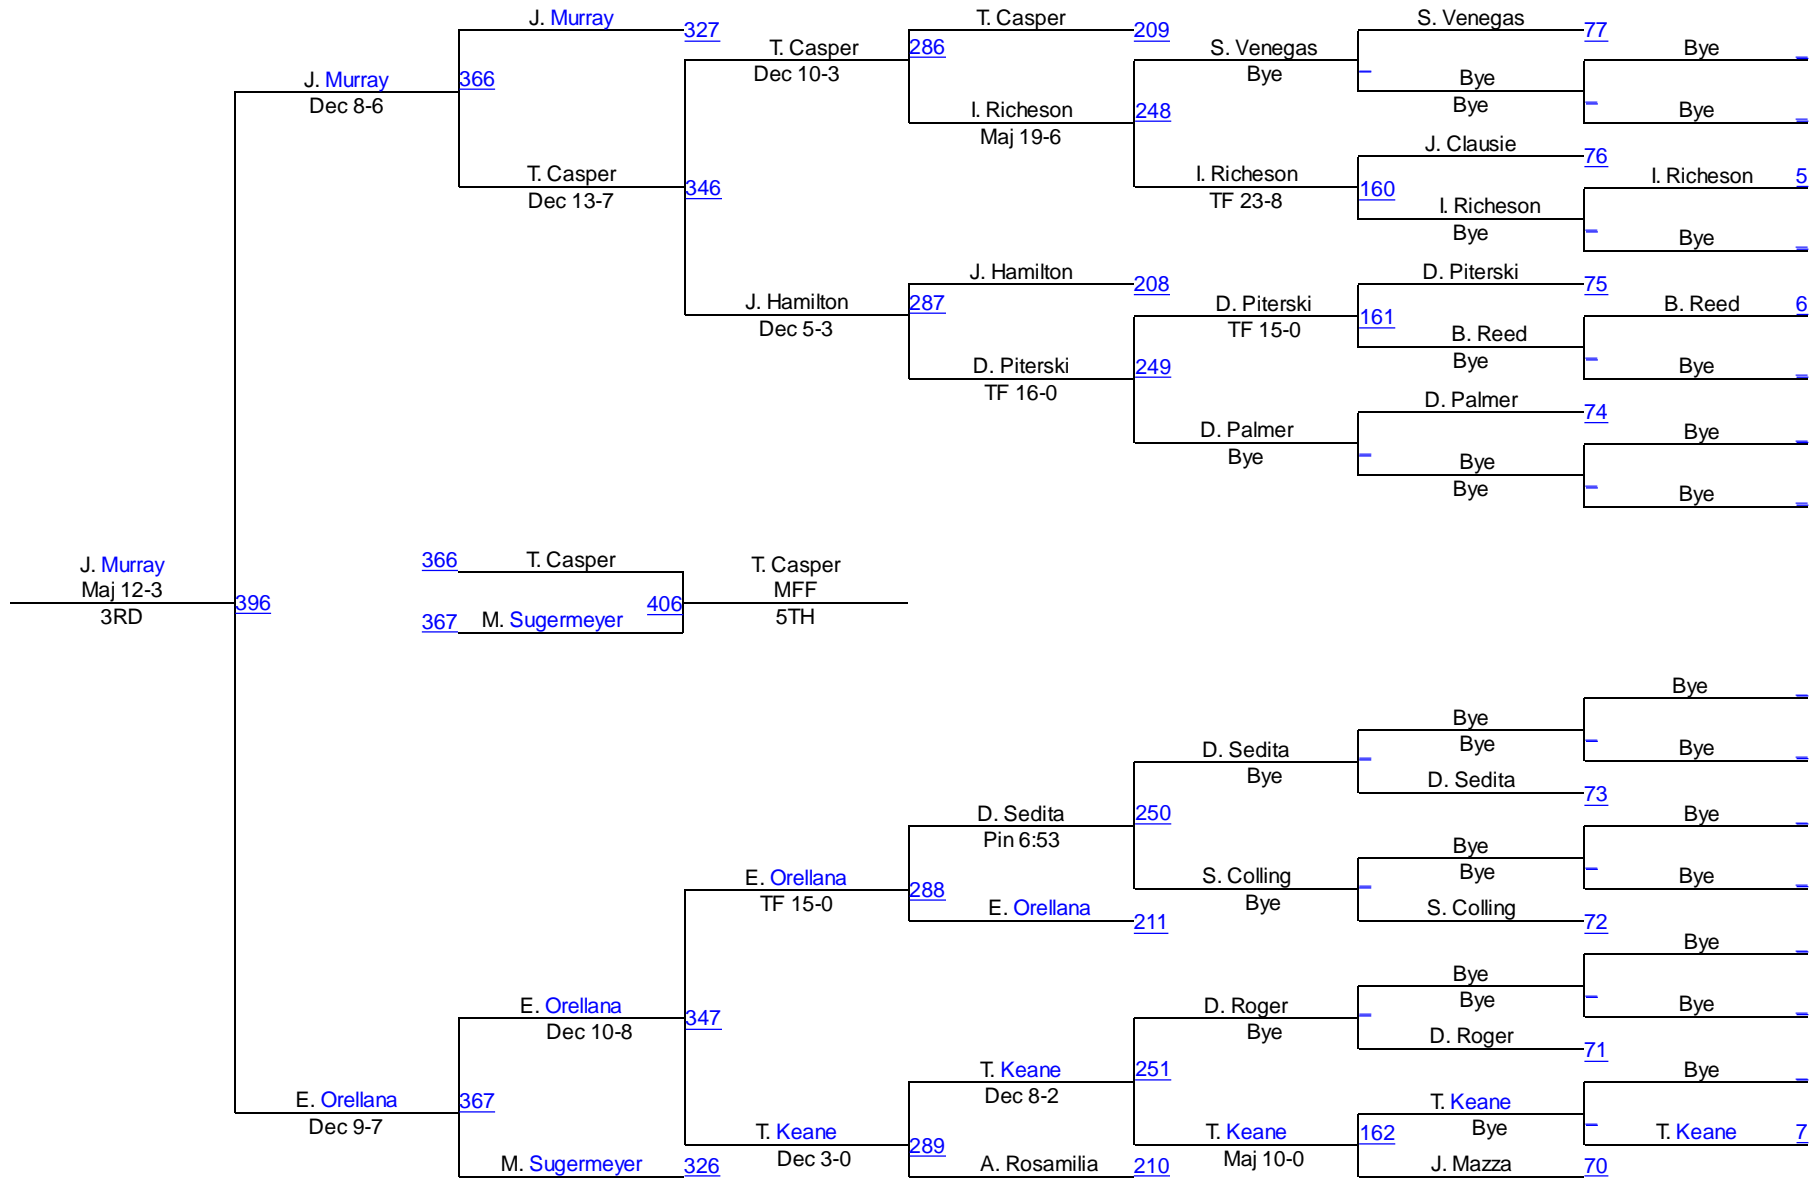

College 125