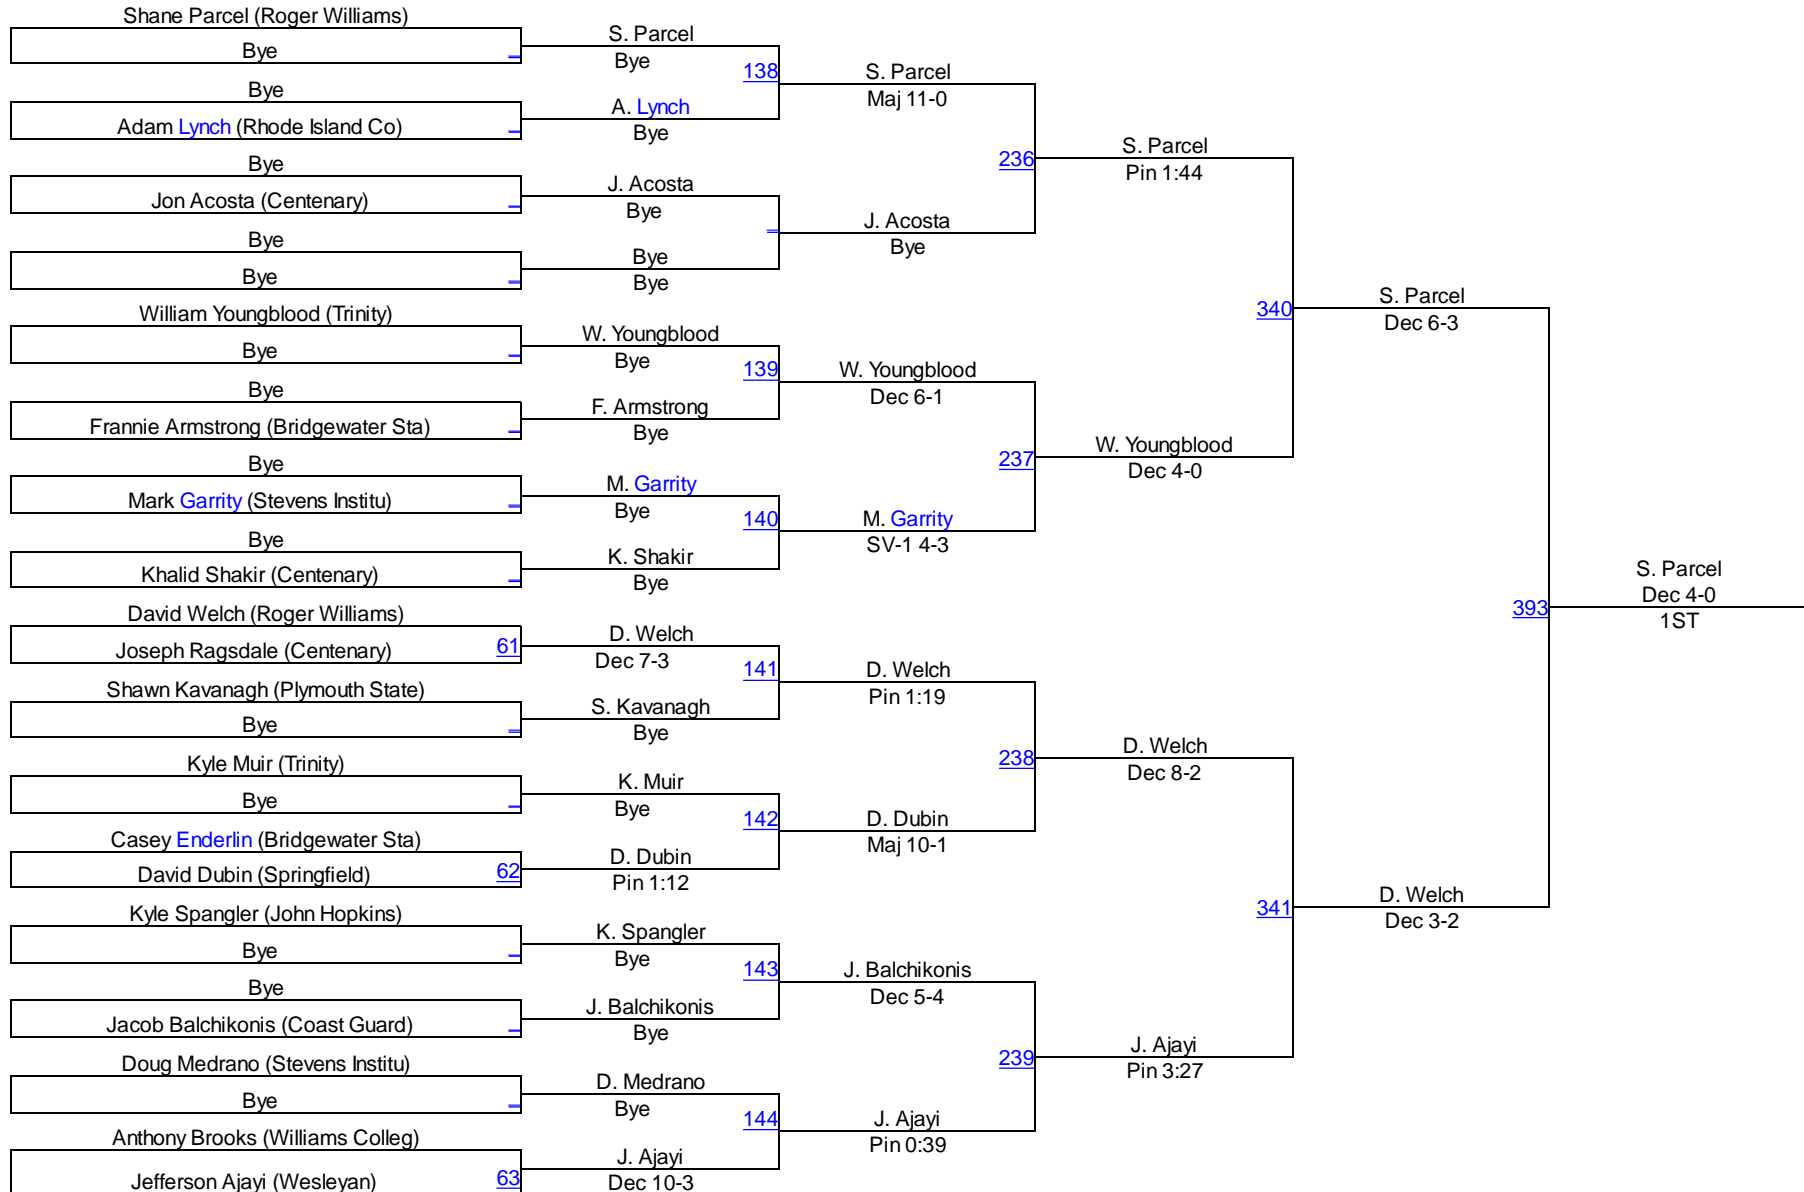

Doug Parker Invitational

College 184