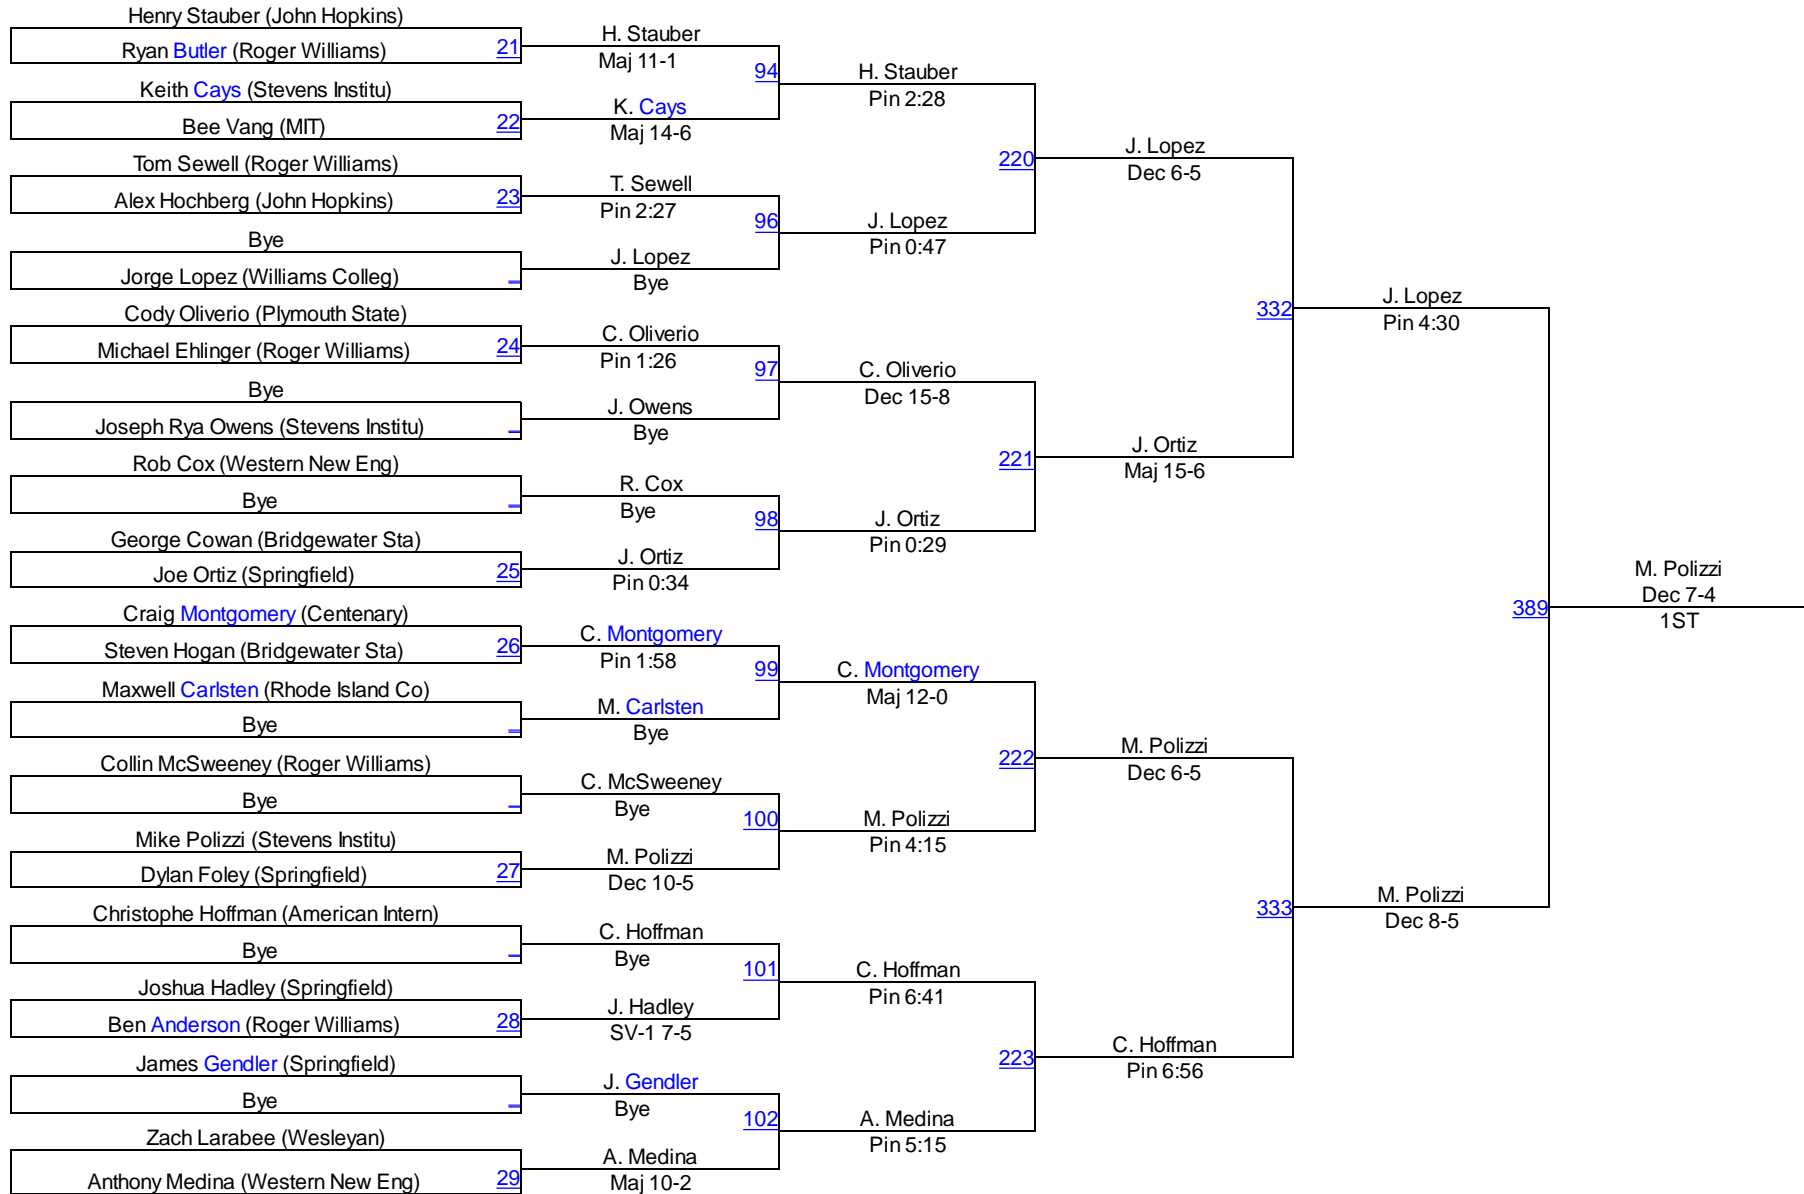

Doug Parker Invitational

College 149