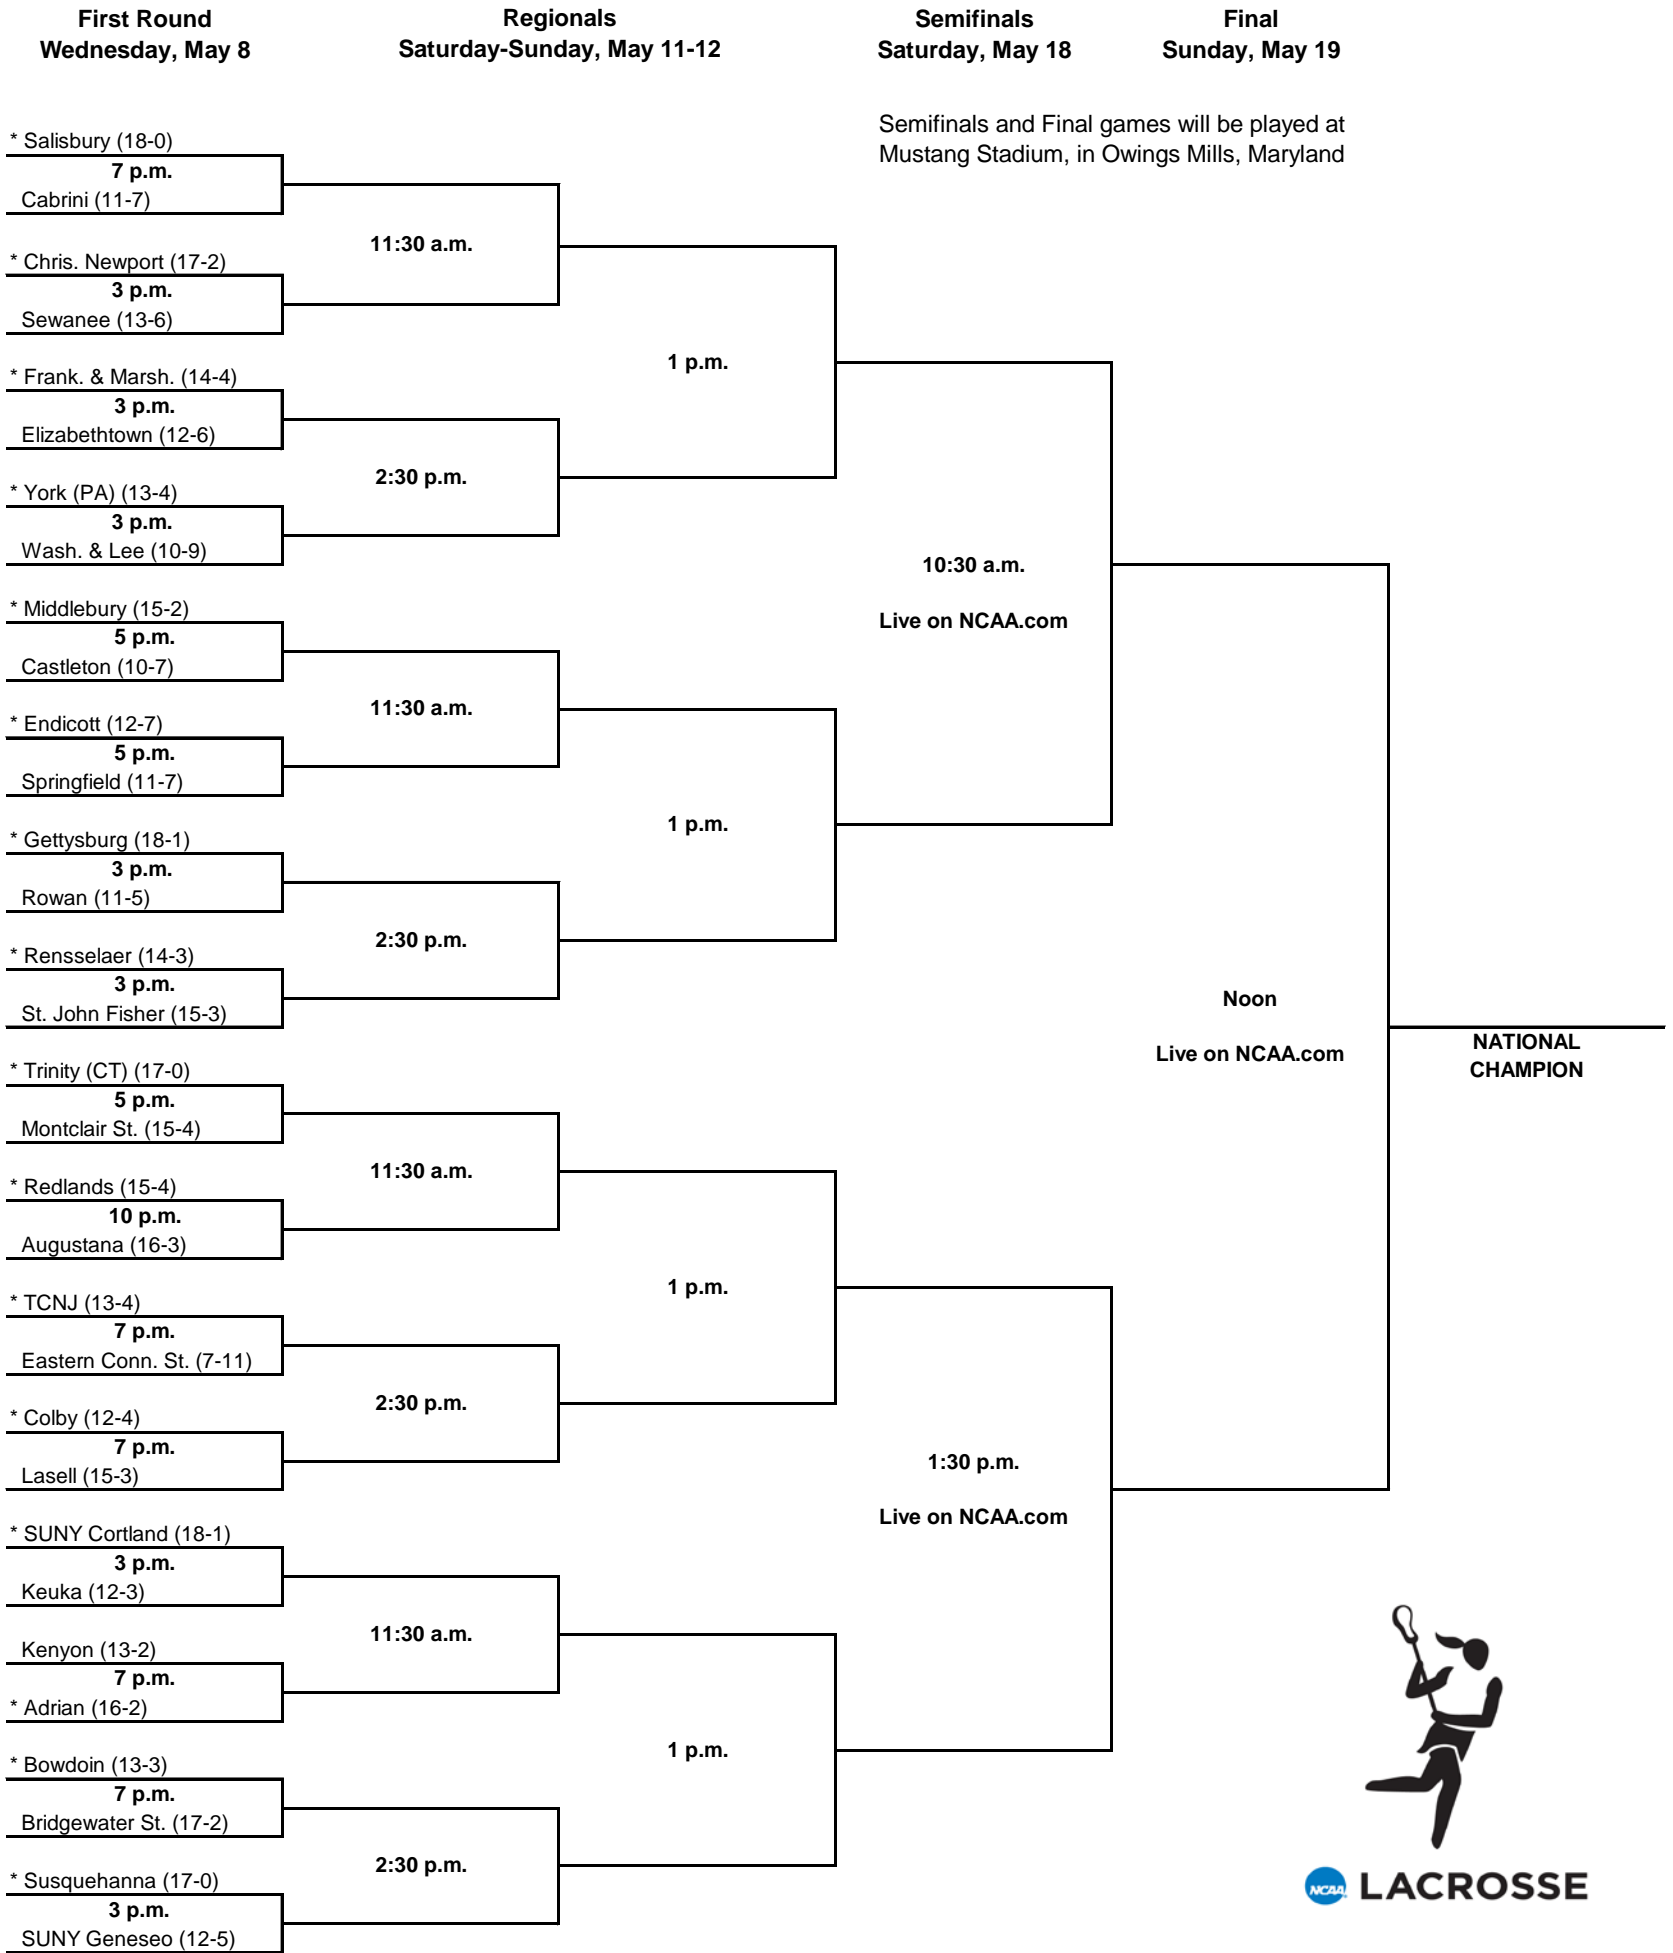

2013 NCAA Division III Women's Lacrosse Championship

All times are Eastern time
 * Denotes host site