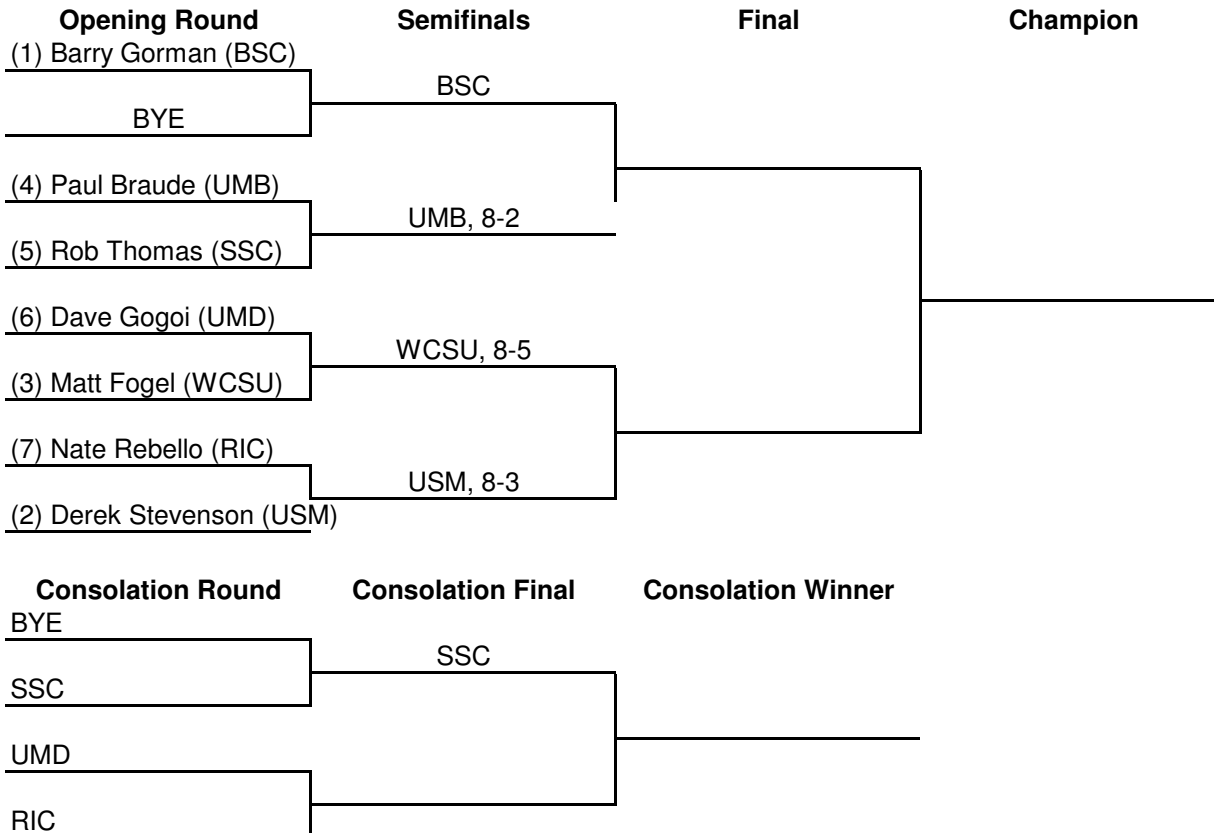

SINGLES BRACKET #2