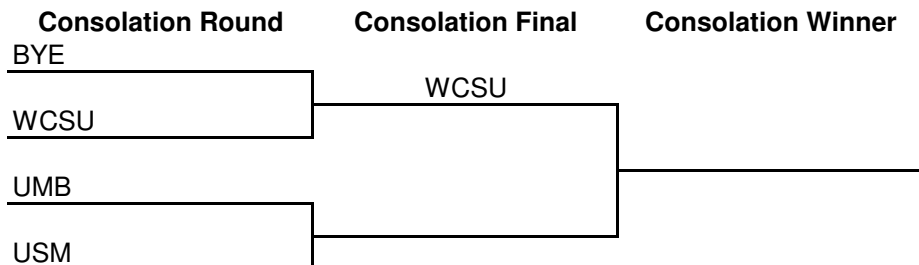

SINGLES BRACKET #5