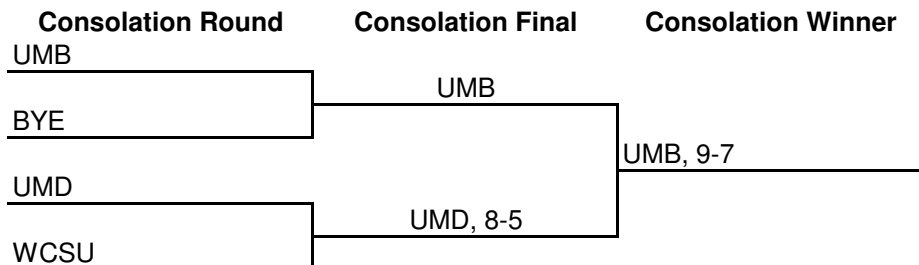

DOUBLES BRACKET #2