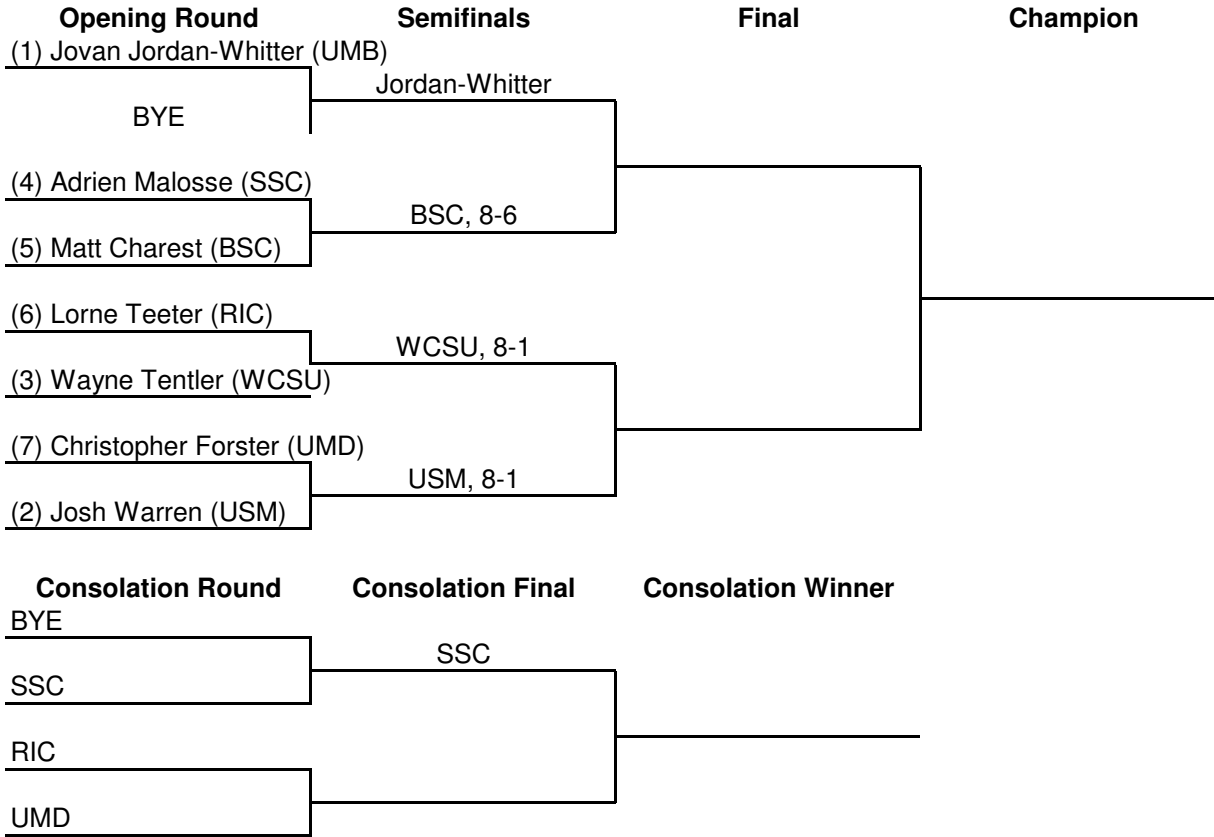

2008 LITTLE EAST CONFERENCE MEN'S TENNIS CHAMPIONSHIP

SINGLES BRACKET #1