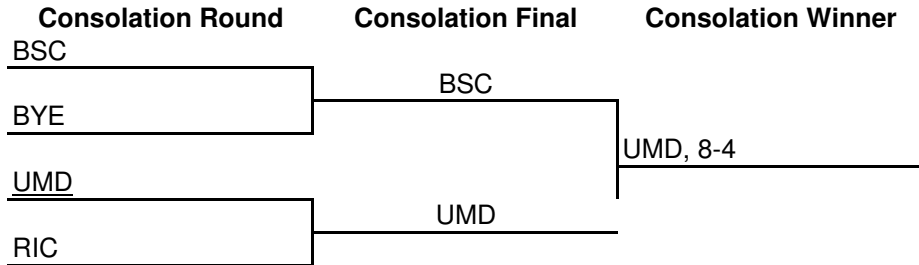

2008 LITTLE EAST CONFERENCE MEN'S TENNIS CHAMPIONSHIP

DOUBLES BRACKET #1